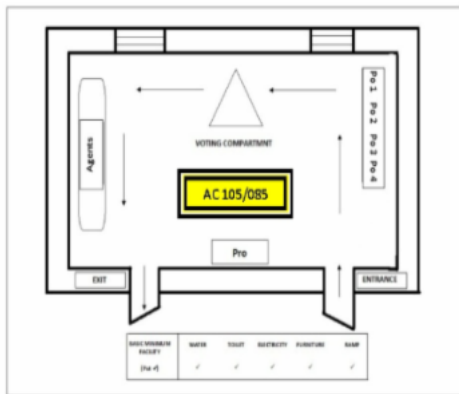

Nazri Naksha

Google Map View

Polling Station Building Front View

Polling Station Front View

Cad View

Key MAP View