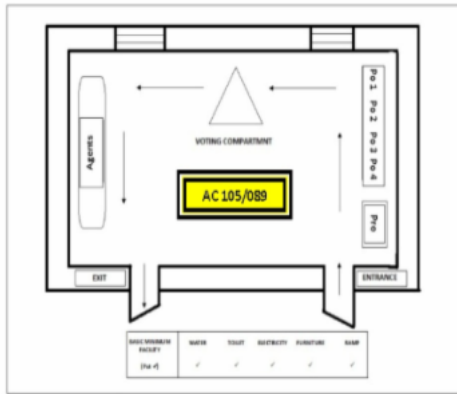

Nazri Naksha

Google Map View

Polling Station Building Front View

Polling Station Front View

Cad View

Key MAP View