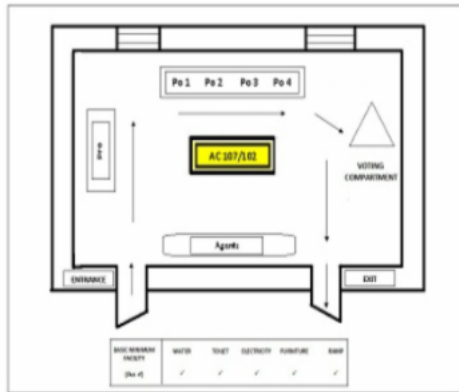

Nazri Naksha

Google Map View

Polling Station Building Front View

Polling Station Front View

Cad View

Key MAP View