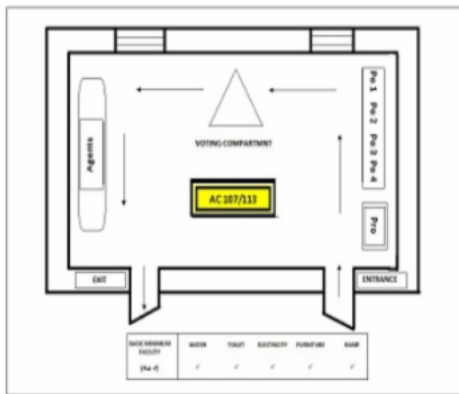

Nazri Naksha

Google Map View

Polling Station Building Front View

Polling Station Front View

Cad View

Key MAP View