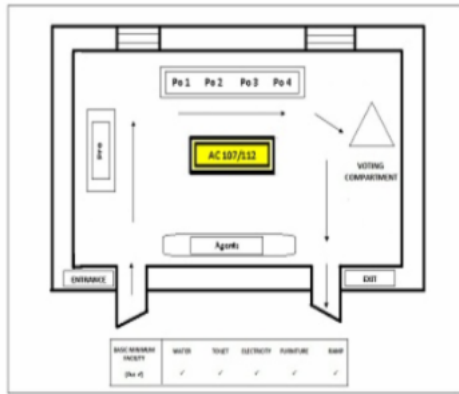

Nazri Naksha

Google Map View

Polling Station Building Front View

Polling Station Front View

Cad View

Key MAP View