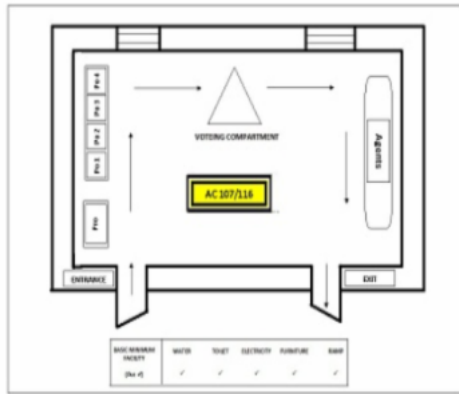

Nazri Naksha

Google Map View

Polling Station Building Front View

Polling Station Front View

Cad View

Key MAP View