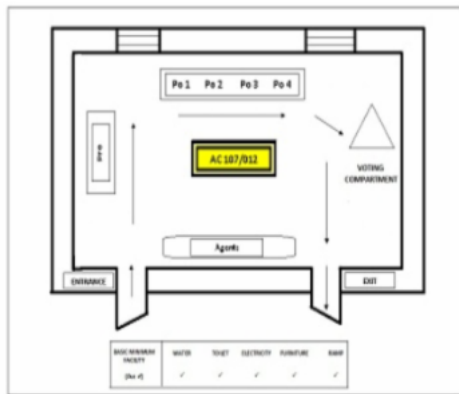

Nazri Naksha

Google Map View

Polling Station Building Front View

Polling Station Front View

Cad View

Key MAP View