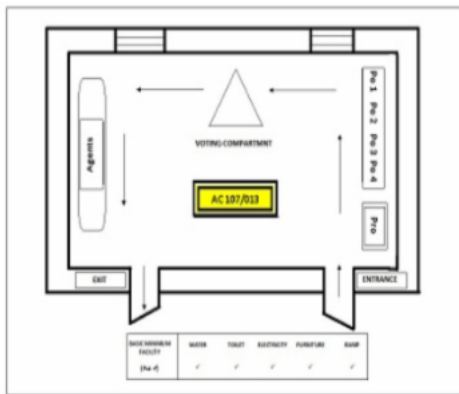

Nazri Naksha

Google Map View

Polling Station Building Front View

Polling Station Front View

Cad View

Key MAP View