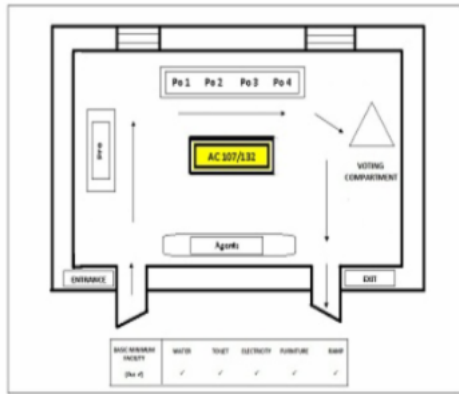

Nazri Naksha

Google Map View

Polling Station Building Front View

Polling Station Front View

Cad View

Key MAP View