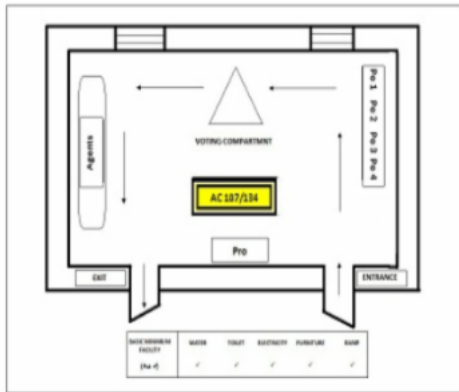

Nazri Naksha

Google Map View

Polling Station Building Front View

Polling Station Front View

Cad View

Key MAP View