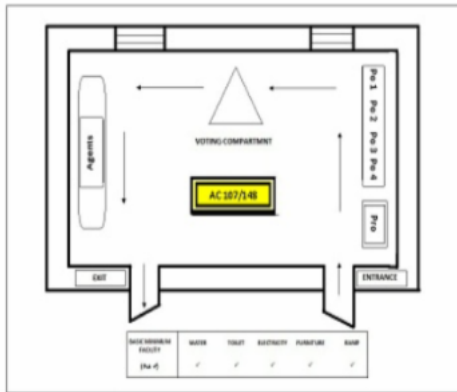

Nazri Naksha

Google Map View

Polling Station Building Front View

Polling Station Front View

Cad View

Key MAP View