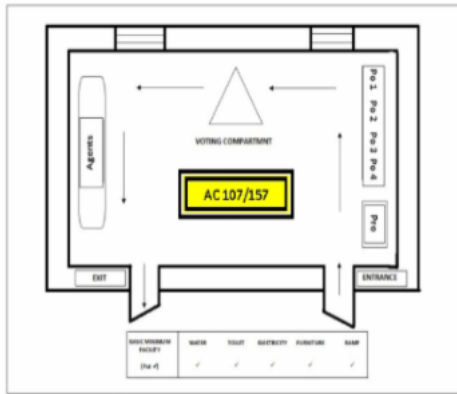

Nazri Naksha

Google Map View

Polling Station Building Front View

Polling Station Front View

Cad View

Key MAP View