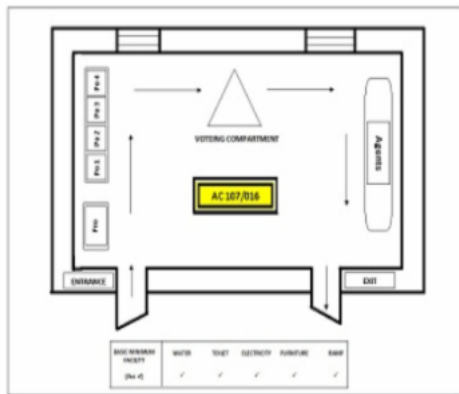

Nazri Naksha

Google Map View

Polling Station Building Front View

Polling Station Front View

Cad View

Key MAP View