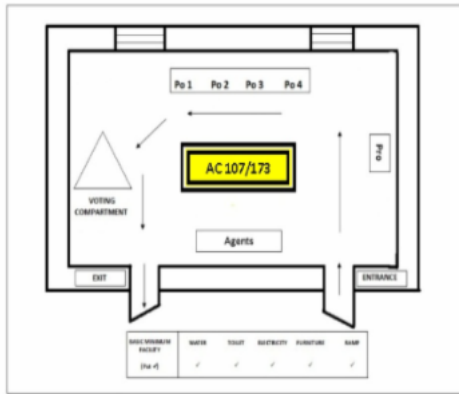

Nazri Naksha

Google Map View

Polling Station Building Front View

Polling Station Front View

Cad View

Key MAP View