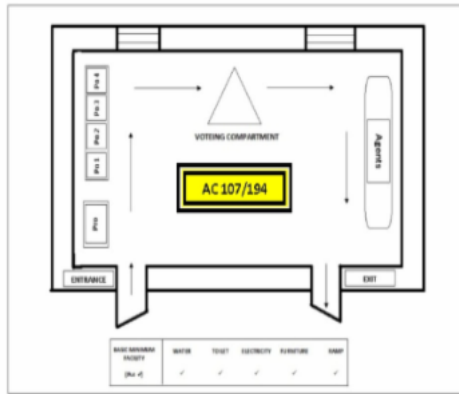

Nazri Naksha

Google Map View

Polling Station Building Front View

Polling Station Front View

Cad View

Key MAP View