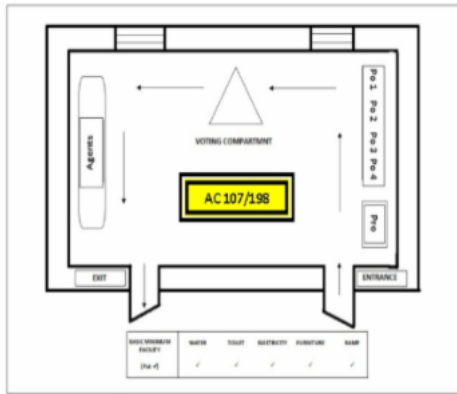

Nazri Naksha

Google Map View

Polling Station Building Front View

Polling Station Front View

Cad View

Key MAP View