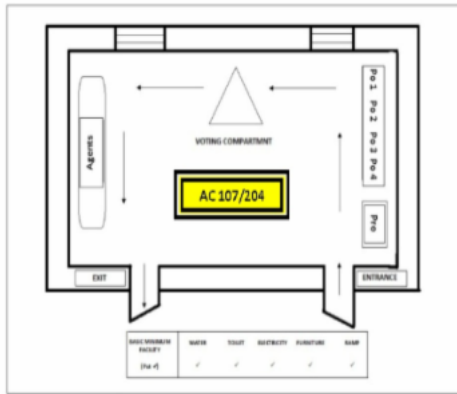

Nazri Naksha

Google Map View

Polling Station Building Front View

Polling Station Front View

Cad View

Key MAP View