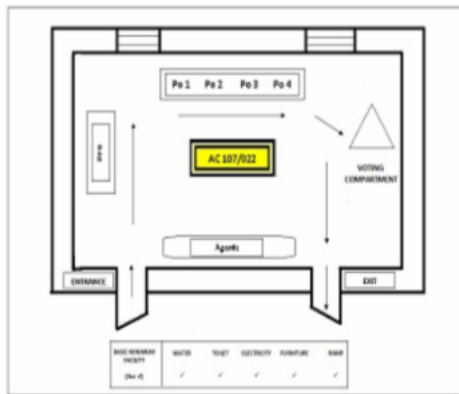

Nazri Naksha

Google Map View

Polling Station Building Front View

Polling Station Front View

Cad View

Key MAP View