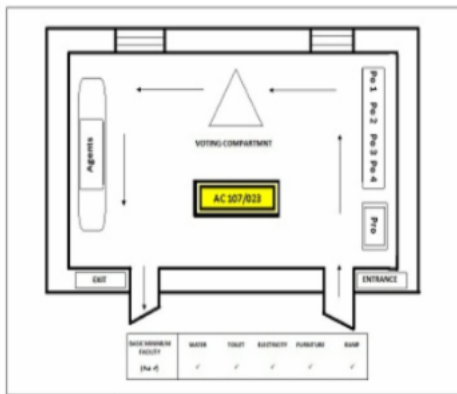

Nazri Naksha

Google Map View

Polling Station Building Front View

Polling Station Front View

Cad View

Key MAP View