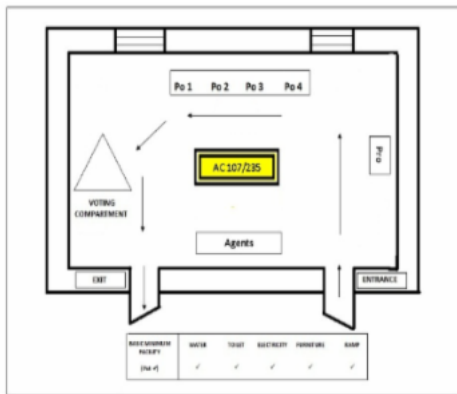

Nazri Naksha

Google Map View

Polling Station Building Front View

Polling Station Front View

Cad View

Key MAP View