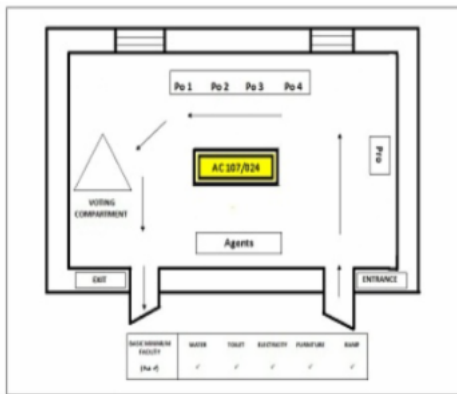

Nazri Naksha

Google Map View

Polling Station Building Front View

Polling Station Front View

Cad View

Key MAP View