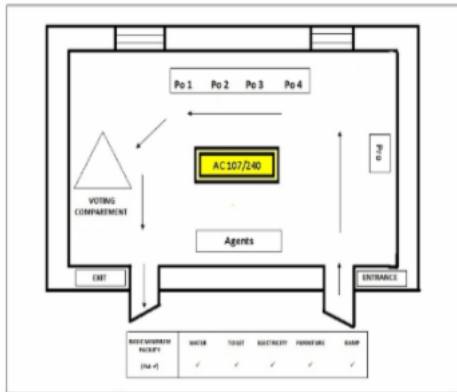

Nazri Naksha

Google Map View

Polling Station Building Front View

Polling Station Front View

Cad View

Key MAP View