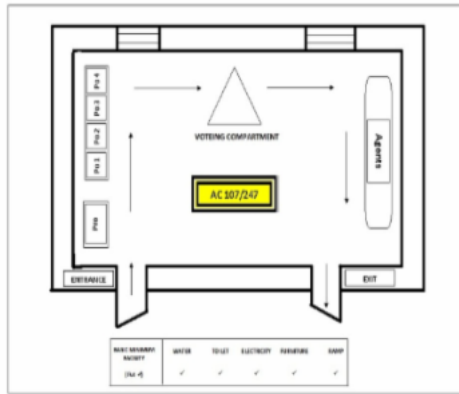

Nazri Naksha

Google Map View

Polling Station Building Front View

Polling Station Front View

Cad View

Key MAP View