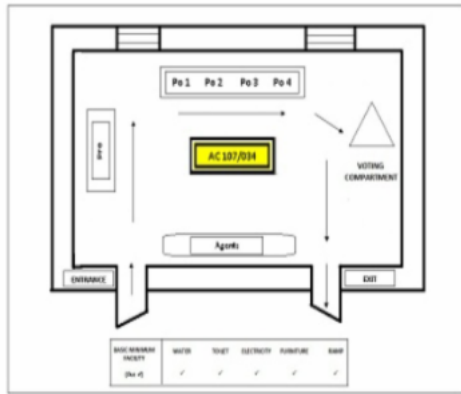

Nazri Naksha

Google Map View

Polling Station Building Front View

Polling Station Front View

Cad View

Key MAP View