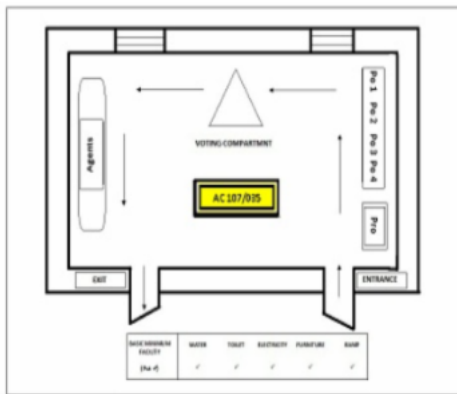

Nazri Naksha

Google Map View

Polling Station Building Front View

Polling Station Front View

Cad View

Key MAP View