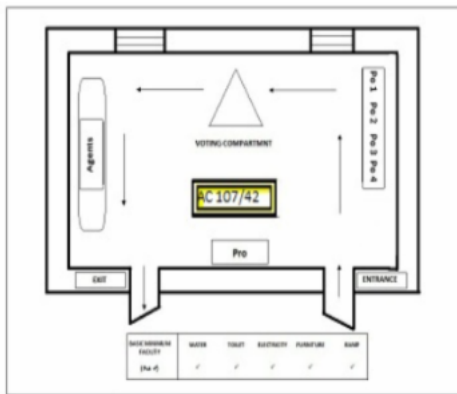

Nazri Naksha

Google Map View

Polling Station Building Front View

Polling Station Front View

Cad View

Key MAP View