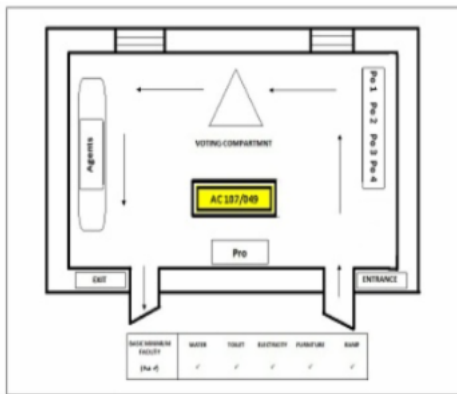

Nazri Naksha

Google Map View

Polling Station Building Front View

Polling Station Front View

Cad View

Key MAP View