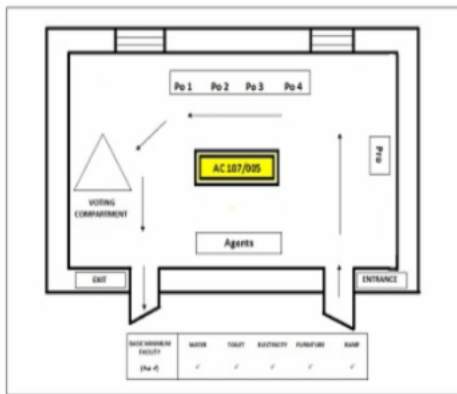

Nazri Naksha

Google Map View

Polling Station Building Front View

Polling Station Front View

Cad View

Key MAP View