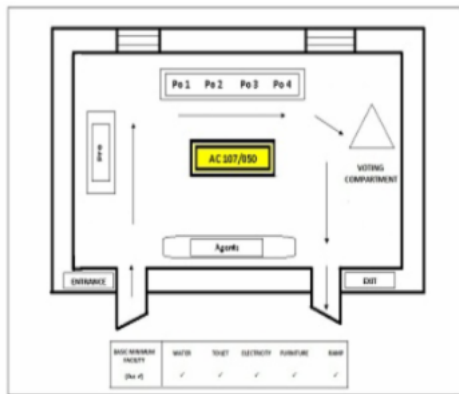

Nazri Naksha

Google Map View

Polling Station Building Front View

Polling Station Front View

Cad View

Key MAP View