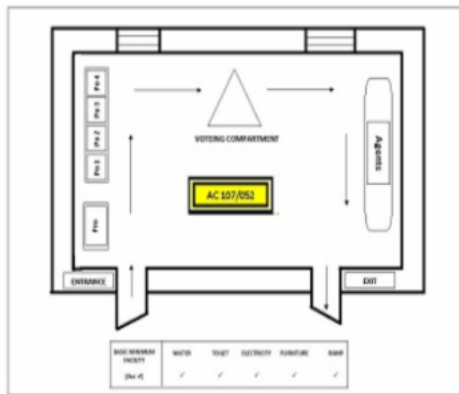

Nazri Naksha

Google Map View

Polling Station Building Front View

Polling Station Front View

Cad View

Key MAP View