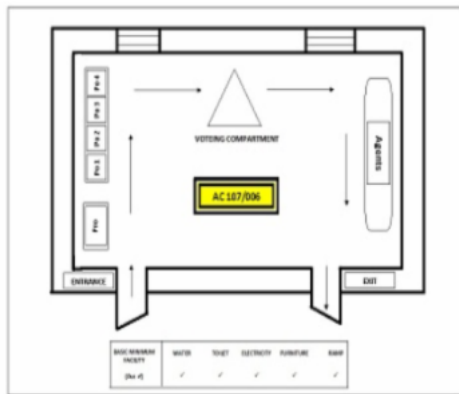

Nazri Naksha

Google Map View

Polling Station Building Front View

Polling Station Front View

Cad View

Key MAP View