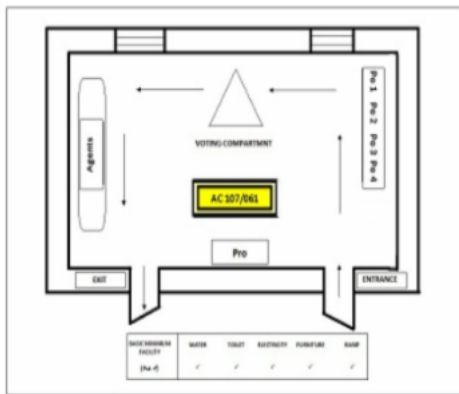

Nazri Naksha

Google Map View

Polling Station Building Front View

Polling Station Front View

Cad View

Key MAP View