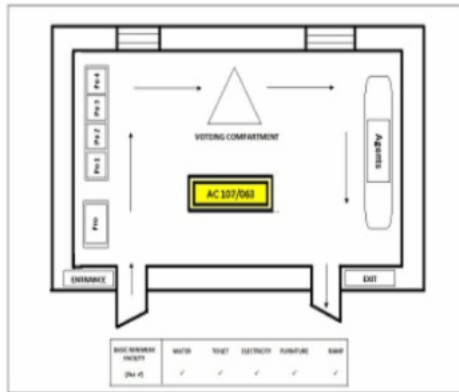

Nazri Naksha

Google Map View

Polling Station Building Front View

Polling Station Front View

Cad View

Key MAP View