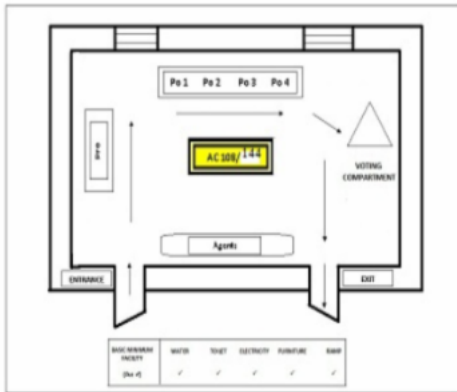

Nazri Naksha

Google Map View

Polling Station Building Front View

Polling Station Front View

Cad View

Key MAP View