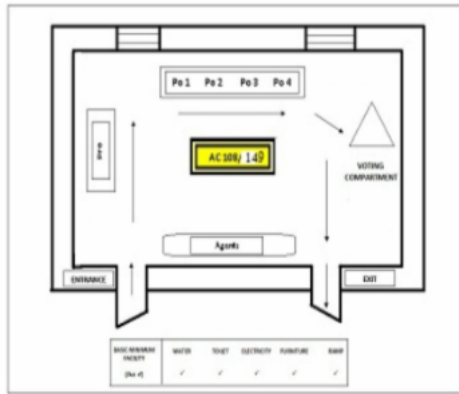

Nazri Naksha

Google Map View

Polling Station Building Front View

Polling Station Front View

Cad View

Key MAP View