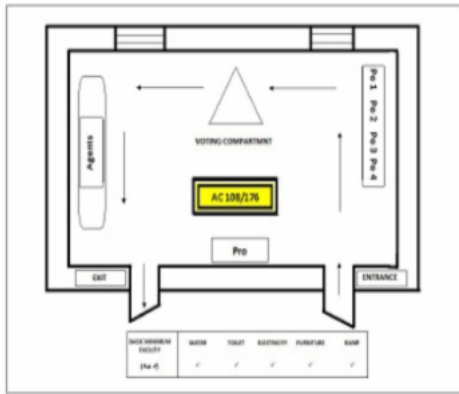

Nazri Naksha

Google Map View

Polling Station Building Front View

Polling Station Front View

Cad View

Key MAP View