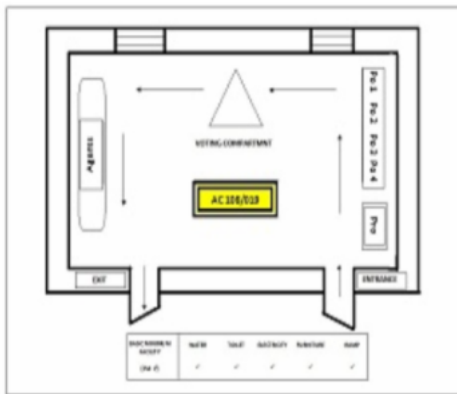

Nazri Naksha

Google Map View

Polling Station Building Front View

Polling Station Front View

Cad View

Key MAP View