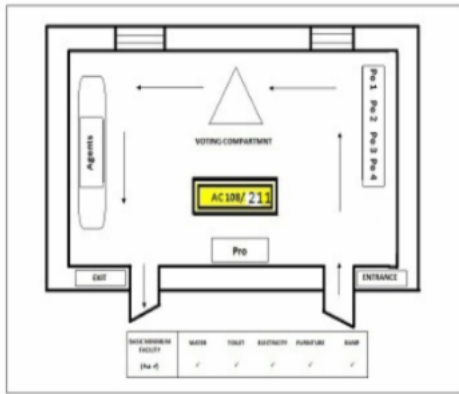

Nazri Naksha

Google Map View

Polling Station Building Front View

Polling Station Front View

Cad View

Key MAP View