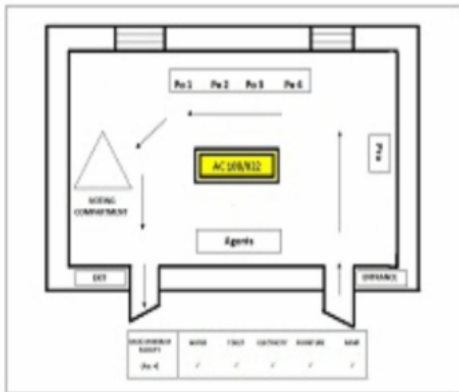

Nazri Naksha

Google Map View

Polling Station Building Front View

Polling Station Front View

Cad View

Key MAP View