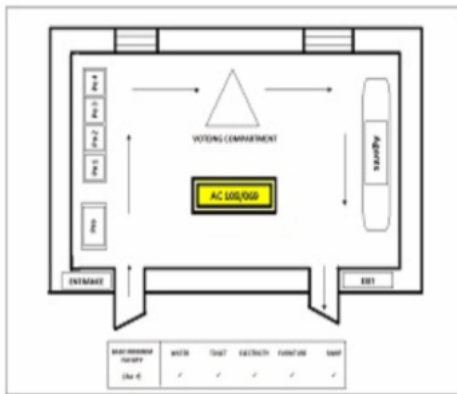

Nazri Naksha

Google Map View

Polling Station Building Front View

Polling Station Front View

Cad View

Key MAP View