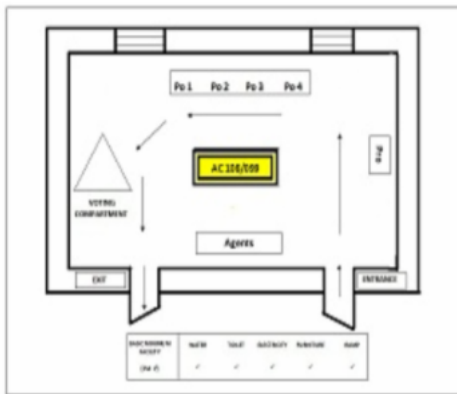

Nazri Naksha

Google Map View

Polling Station Building Front View

Polling Station Front View

Cad View

Key MAP View