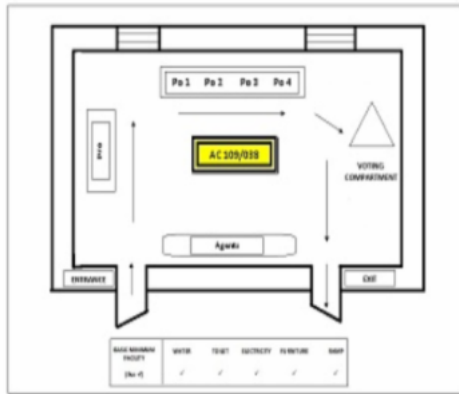

Nazri Naksha

Google Map View

Polling Station Building Front View

Polling Station Front View

Cad View

Key MAP View