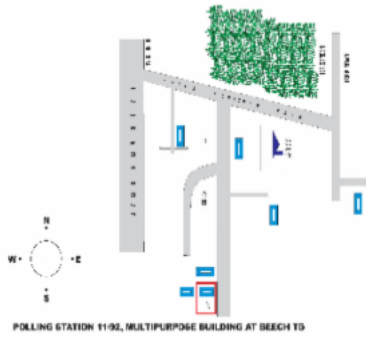

Nazri Naksha

Google Map View

Polling Station Building Front View

Polling Station Front View

Cad View

Key MAP View