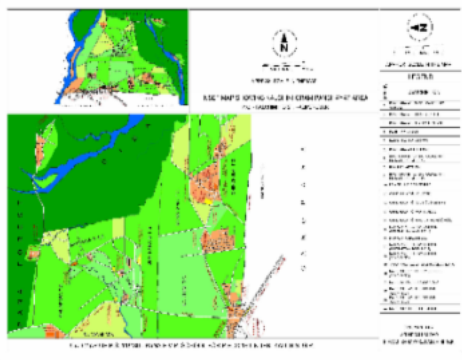

Nazri Naksha

Google Map View

Polling Station Building Front View

Polling Station Front View

Cad View

Key MAP View