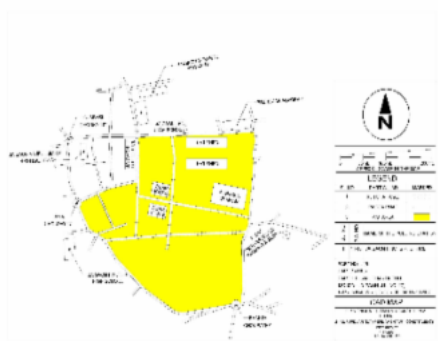

Nazri Naksha

Google Map View

Polling Station Building Front View

Polling Station Front View

Cad View

Key MAP View