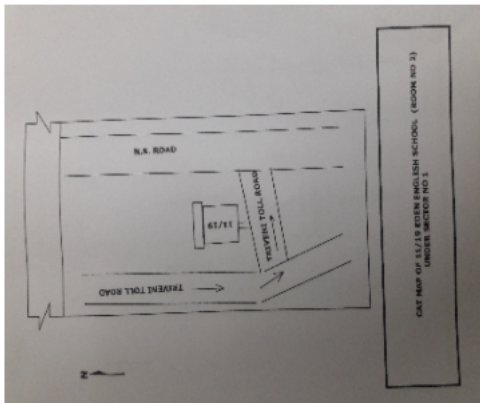

Nazri Naksha

Google Map View

Polling Station Building Front View

Polling Station Front View

Cad View

Key MAP View