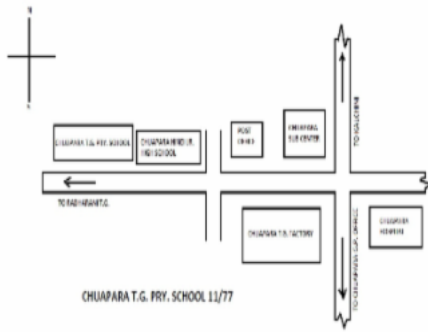

Nazri Naksha

Google Map View

Polling Station Building Front View

Polling Station Front View

Cad View

Key MAP View