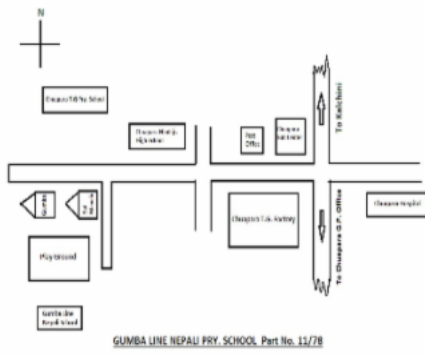

Nazri Naksha

Google Map View

Polling Station Building Front View

Polling Station Front View

Cad View

Key MAP View