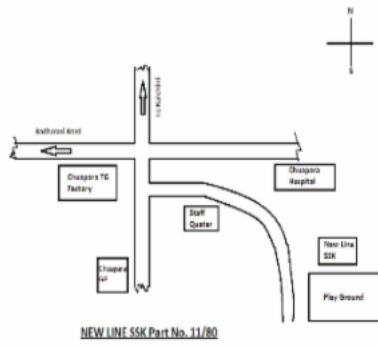

Nazri Naksha

Google Map View

Polling Station Building Front View

Polling Station Front View

Cad View

Key MAP View