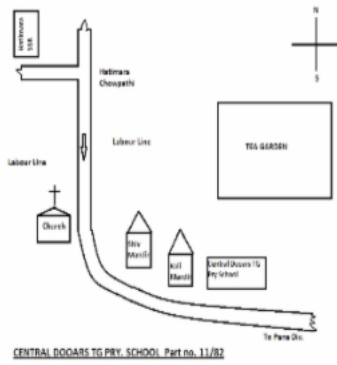

Nazri Naksha

Google Map View

Polling Station Building Front View

Polling Station Front View

Cad View

Key MAP View